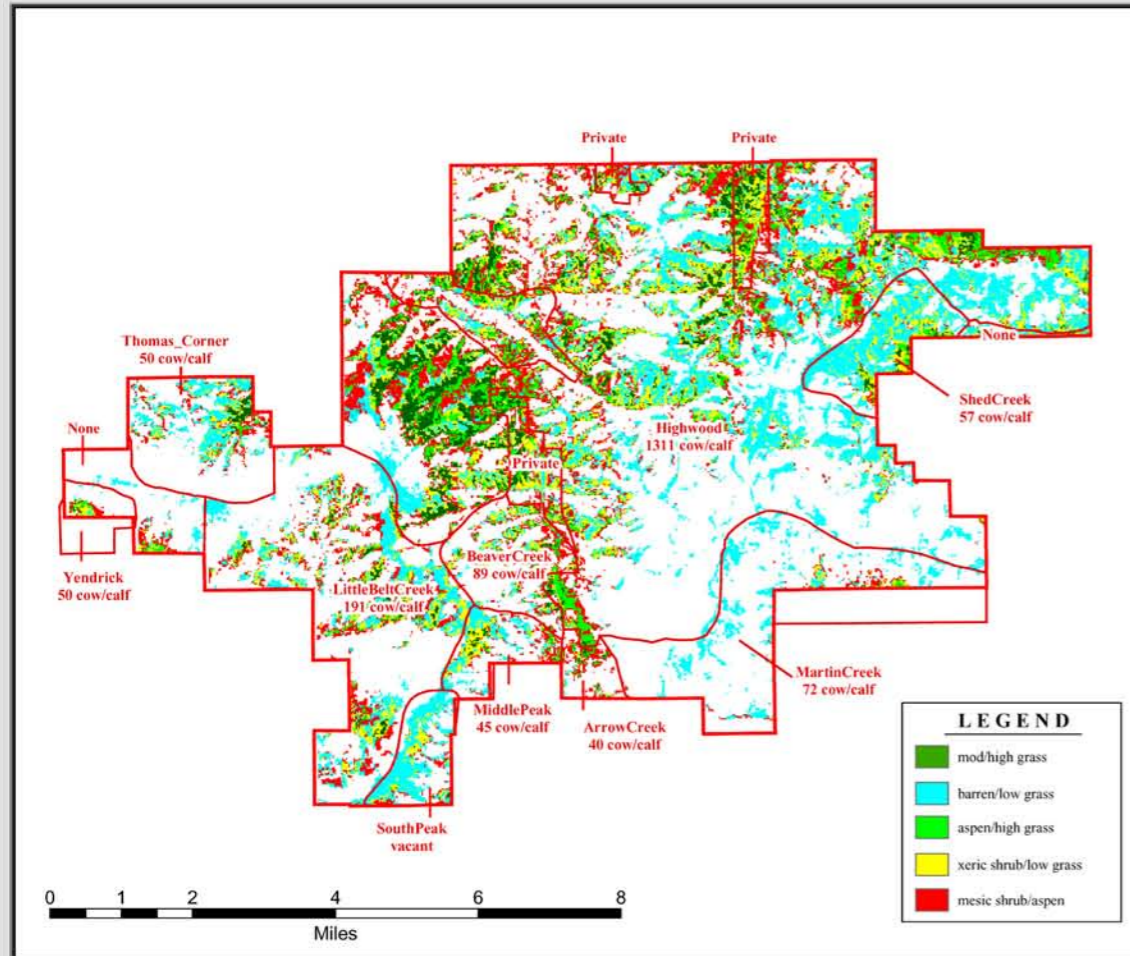

GRASSLAND COVERTYPES BY FOREST SERVICE GRAZING ALLOTMENT YEARS 1991 AND 2002 HIGHWOODS MOUNTAINS, MT

1991 LANDSAT TM 7

2002 LANDSAT TM 7